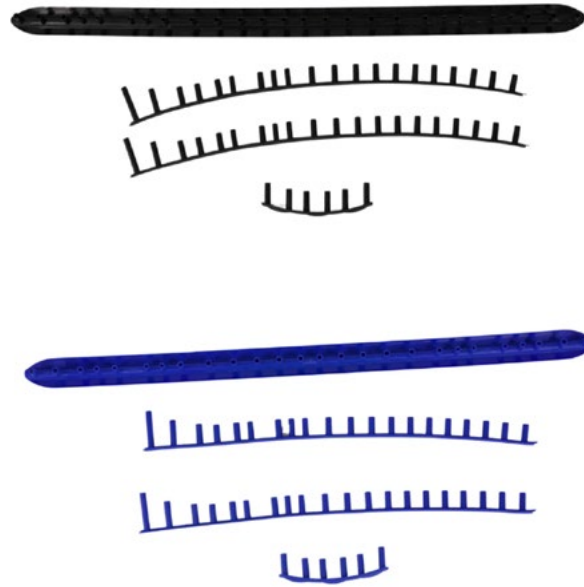

PADDLE ARMOR

LENGTH	28 in
USE ON	Any paddle with an edge guard
SIZES	20 mm, 25 mm
COLORS	

ICON V2 EDGE GUARD KIT

MATERIAL	Polypropylene
USE ON	ICON V2
INCLUDES	3 Edge Guards, 15 Pins, Application Tool
COLORS	

ICON EDGE GUARD KIT

MATERIAL	Polypropylene
USE ON	ICON
INCLUDES	3 Edge Guards, 15 Pins, Application Tool
COLORS	

DIAMOND DAMPENER

QUANTITY 2 Pack, Assorted 50 Pack

COLORS ● ● ○ ● ●

REPLACEMENT GROMMET

GROMMETS INCLUDED Throat, Main, Bumper